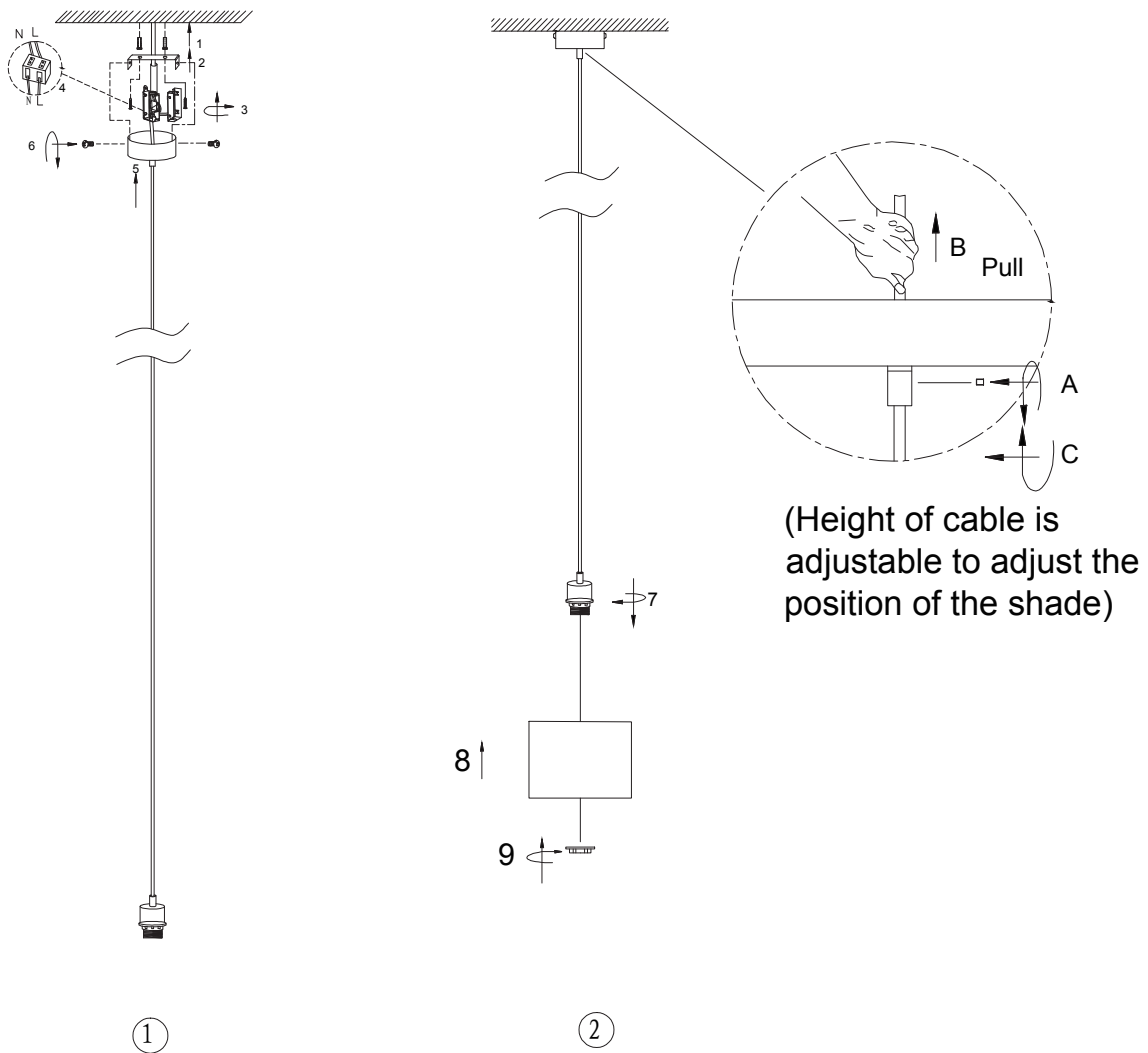

Hanging system white textile wire for 1 lamp

ITEM NO.:GM0030-H1-W
SIZE:214CM H MAX
MAX:40W/E27,8W CFL