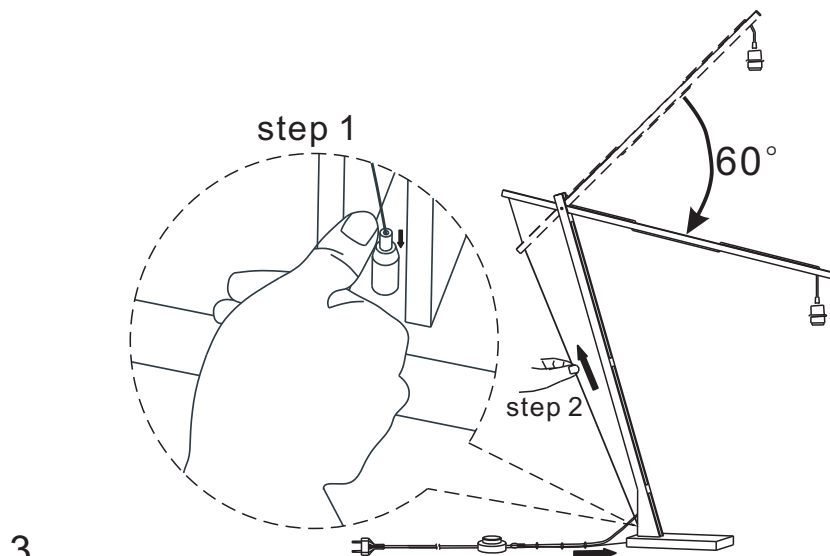

3

Model no.:MONTBLANC/F
Size:L107xW25xH255cm
Max:60W/12W CFL,E27