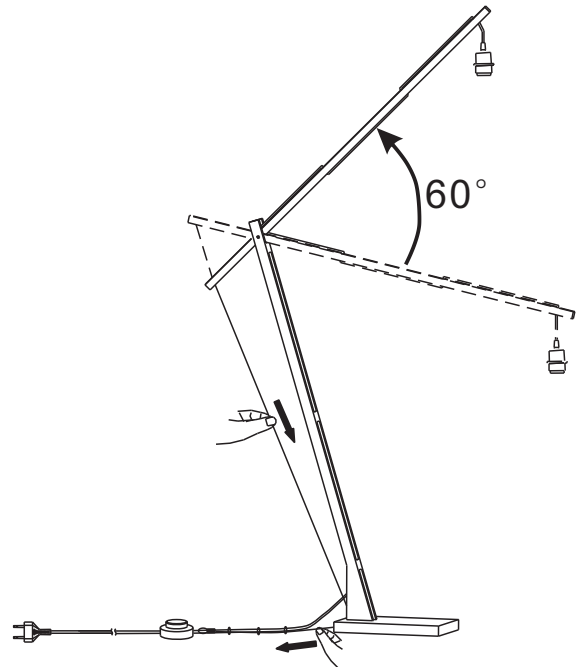

MONTBLANC/F

Ax1

Bx1

Cx1
 M6*12mm

Dx4+1
 ST5*H40mm

1

2

3

Model no.:MONTBLANC/F
 Size:L107xW25xH255cm
 Max:60W/12W CFL,E27