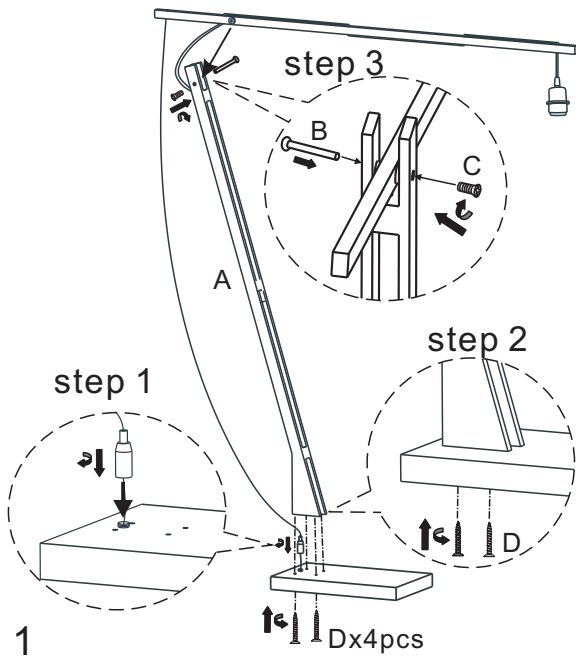

MONTBLANC/F

Ax1

Bx1

Cx1
 M6*12mm

Dx4+1
 ST5*H40mm

1

2

3

Model no.:MONTBLANC/F
 Size:L107xW25xH255cm
 Max:60W/12W CFL,E27