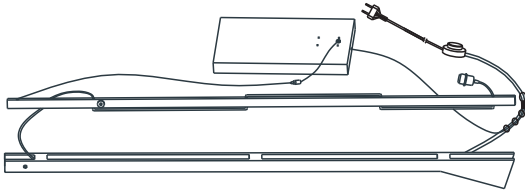

MONTBLANC/F

Ax1

Bx1

Cx1
 M6*12mm

Dx4+1
 ST5*H40mm

1

2

3

Model no.:MONTBLANC/F
 Size:L107xW25xH255cm
 Max:60W/12W CFL,E27